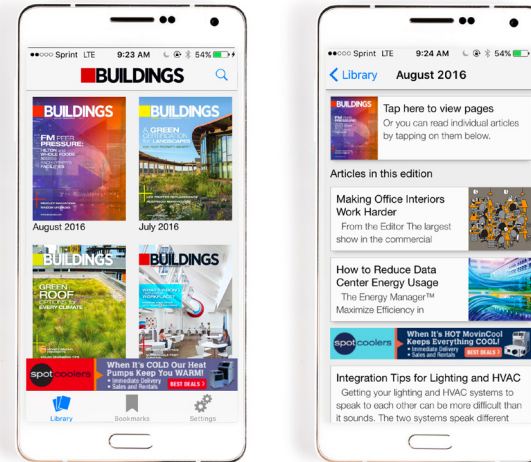

## Bring your ad message to life

Take advantage of this rich media format with:

- Video
- Links to Relevant Content
- Flash Enhancements
- Belly-Bands

This media channel provides you with an unlimited number of ways to stand out and present your message to your customers and prospects.

Note: Our Digital Edition technology automatically picks up all html links at no extra charge. Splitting the creative allows you to add additional links to your digital edition advertisements while keeping your print ad a print ad.