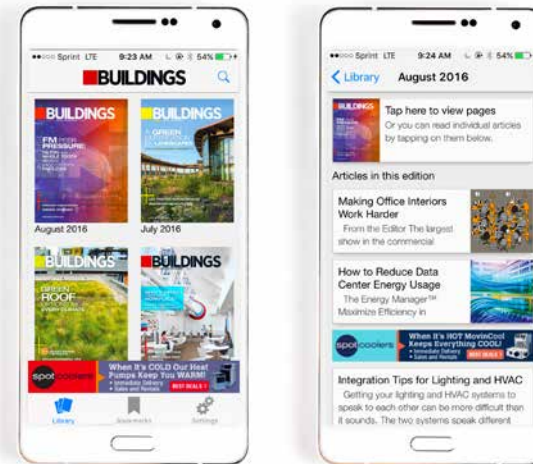

# **BUILDINGS** DIGITAL EDITION: Bring your ad message to life

## TAKE ADVANTAGE OF THIS RICH MEDIA FORMAT WITH:

- Video
- Links to Relevant Content
- Flash Enhancements
- Belly-Bands

This media channel provides you with an unlimited number of ways to stand out and present your message to your customers and prospects.

Note: Our Digital Edition technology automatically picks up all html links at no extra charge. Splitting the creative allows you to add additional links to your digital edition advertisements while keeping your print ad a print ad.