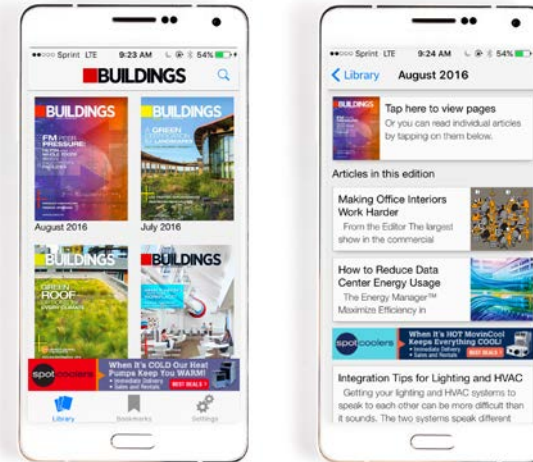

# **BUILDINGS** DIGITAL EDITION: Bring your ad message to life

## TAKE ADVANTAGE OF THIS RICH MEDIA FORMAT WITH:

- Video
- Links to Relevant Content
- Flash Enhancements
- Belly-Bands

This media channel provides you with an unlimited number of ways to stand out and present your message to your customers and prospects.

Note: Our Digital Edition technology automatically picks up all html links at no extra charge. Splitting the creative allows you to add additional links to your digital edition advertisements while keeping your print ad a print ad.